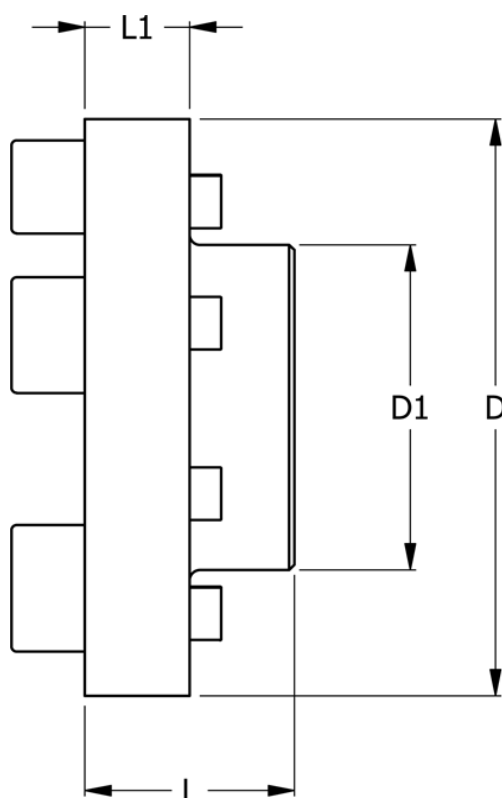

# Data Sheet

Article number: 330622523

Description: Coupling N-Eupex str. 225  
Part 2 & 3 without bore

## Measures

D	= 225
D1	= 138
L	= 90
L1	= 38
Max bore	= 85
Torque (N m)	= 2000